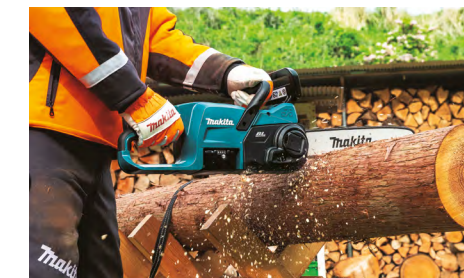

DUB184RT 18V Brushless Blower **£267.00**

- » Compact & lightweight
- » Constant speed
- » Lockable speed
- » Cruise control
- » Variable speed

1x 5.0 Ah Battery | 1x Fast Charger

£185.00

DUM111RTX 18V Grass Shears

- » Battery capacity warning lamp
- » Stain-free shear blade surface
- » Tool-less blade change
- » 3-stage cutting heights
- » Grass receiver

110mm

1x 5.0 Ah Battery | 1x Fast Charger

£766.00

DUP180RT 18V Brushless Pruning Shears

- » Blade interlocked trigger
- » Torque limiter
- » Anti-restart function
- » Electric brake
- » Main power and blade operating control

1x 5.0 Ah Battery | 1x Fast Charger

£350.00

DUC254RT 18V BL Top Handle Chainsaw

- » Automatic chain lubrication
- » Variable speed trigger
- » Electric chain brake
- » Soft start
- » Captive nuts

250mm

1x 5.0 Ah Battery | 1x Fast Charger

TO BE USED BY TRAINED TREE SURGEONS ONLY

DUB186RT 18V Blower **£206.00**

- » Supplied with long nozzle
- » Compact & lightweight
- » Variable speed

1x 5.0 Ah Battery | 1x Fast Charger

£216.00

DUM604RTX 18V Grass Shears

- » Battery capacity warning lamp
- » Stain-free shear blade surface
- » Tool-less blade change
- » 3-stage cutting heights
- » Grass receiver

160mm

1x 5.0 Ah Battery | 1x Fast Charger

£306.00

DUC150RT 18V Brushless Pruning Saw

- » Bar length - 150mm
- » Rear hand guard
- » Lock-off lever
- » Automatic chain lubrication
- » Tool-less change and tension adjustment

150mm

1x 5.0 Ah Battery | 1x Fast Charger

£338.00 **338.00**

DUC307RTX2 **DUC357RT** 18V Brushless Rear Handle Chainsaw

300mm | 350mm

- » Higher lock torque function
- » Electronic chain brake
- » Kickback brake
- » Large oil tank cap

1x 5.0 Ah Battery | 1x Fast Charger

£275.00 check availability

DUN461WRT 18V Pole Hedge Trimmer

- » Telescopic pipe
- » Lock lever for tool-less easy adjustment
- » Lock-off function
- » Triple-edged cutting teeth
- » Angle adjustable head: x10

460mm