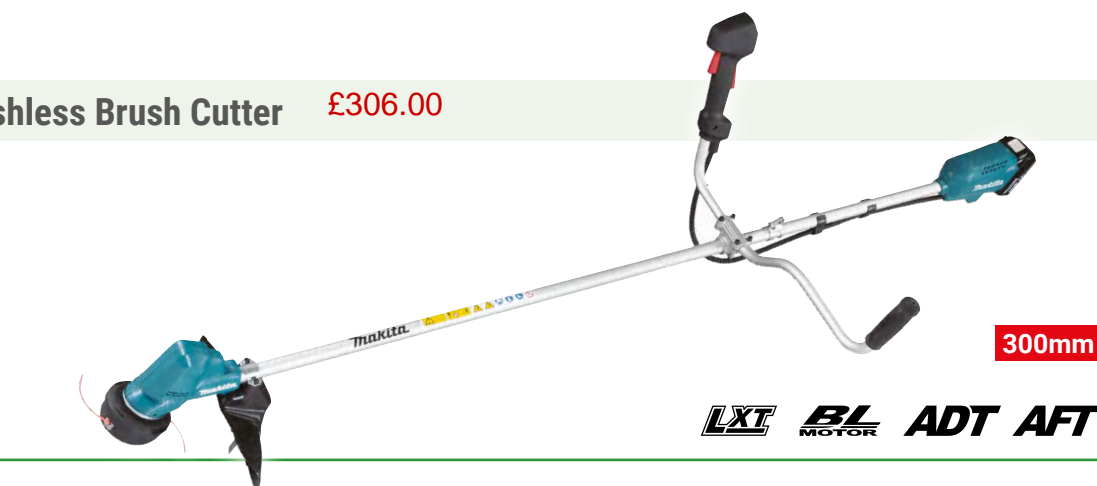

300mm

LXT BL MOTOR ADT AFT

1x 5.0 Ah Battery | 1x Fast Charger

DUR191URT8 18V Brushless Brush Cutter (Split Shaft) £320.00

- » Overload protection
- » Soft start
- » Constant speed control
- » Reverse button
- » 3-speed settings (Hi/Med/Low)