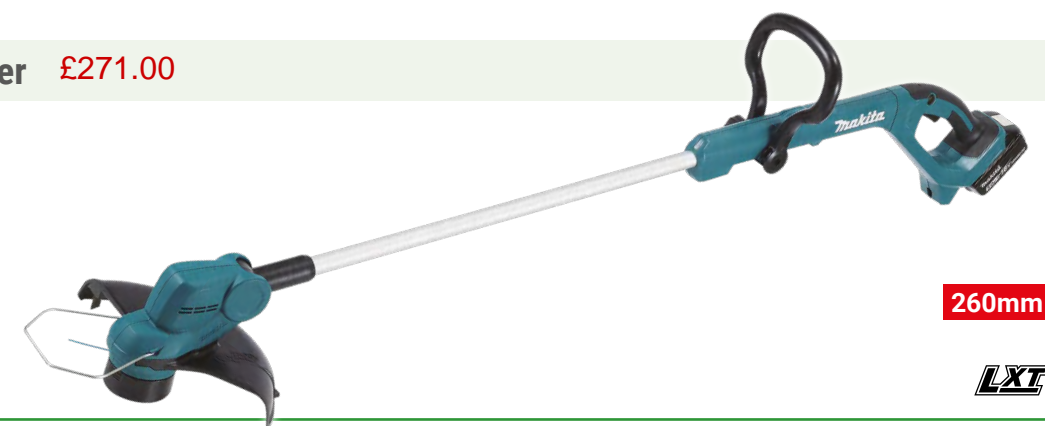

300mm

LXT BL MOTOR ADT

1x 5.0 Ah Battery | 1x Fast Charger

DUR192LRT 18V Brushless Linetrimmer (2 Part Shaft) £271.00

- » Overload protection
- » Soft start
- » Constant speed control
- » Reverse switch
- » 3-speed settings (Hi/Med/Low)

300mm

LXT BL MOTOR

1x 5.0 Ah Battery | 1x Fast Charger

DUR193RT 18V Linetrimmer £271.00

- » Telescopic shaft
- » Lightweight
- » Balanced shaft design

260mm

LXT

1x 5.0 Ah Battery | 1x Fast Charger