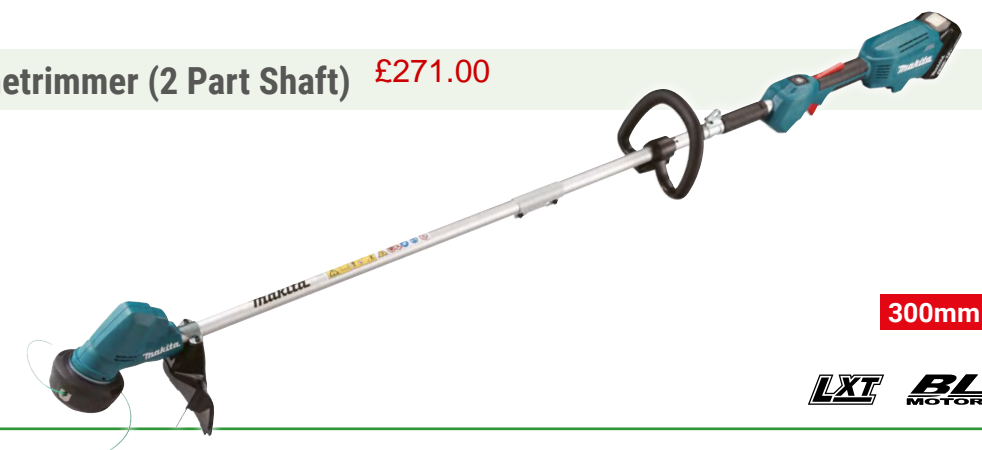

300mm

LXT BL MOTOR ADT AFT

1x 5.0 Ah Battery | 1x Fast Charger

DUR189RT 18V Brushless Linetrimmer (Telescopic Shaft) £322.00

- » Length adjustable bending pipe shaft
- » Electric brake
- » Soft start
- » Constant speed control
- » Reverse switch

300mm

LXT BL MOTOR ADT

1x 5.0 Ah Battery | 1x Fast Charger

DUR192LRT 18V Brushless Linetrimmer (2 Part Shaft) £271.00

- » Overload protection
- » Soft start
- » Constant speed control
- » Reverse switch
- » 3-speed settings (Hi/Med/Low)